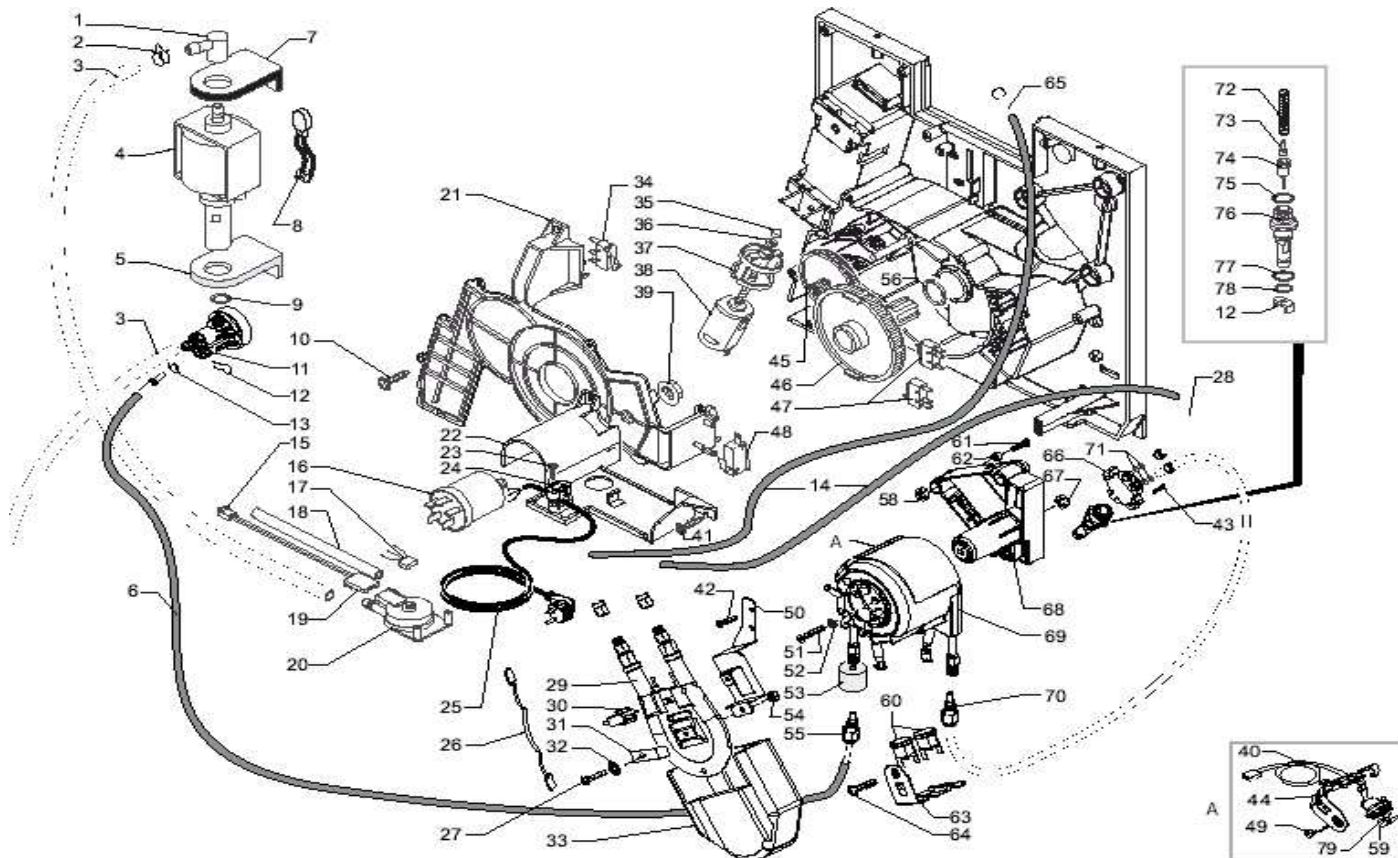

Pos.	Item#	Description	Comments
1	9991.084	Fitting, Rubber, 90 Deg, 5P/7P	
2	90001056	Spring Hose Calmp D=9,5Mm	
3	149360200	Tube Silicone, 5X8	
4	187720958	Pump Ulka Pgii 220V	230V
	907002600F	Pump Ulka Tank 120 V	120V
5	9991056	Rubber Mount,Ulka Pump	
6	149361200	Tube, Silicone,Blk, 7.5x9.3 RI	matassa in kg
7	9991056	Rubber Mount,Ulka Pump	
8	311.807	Special Order	230V
	289201000	Special Order	
9	140321961	Or 2031 In Epdm	
10	U143003	Screw, M3.5 x16	
11	229452100	Compensation/Sfty Valve Assy	
12	9011144	Clip, Hairpin, Teflon Tube	
13	NM02028	Or 2015 Epdm 75.5/Kw75F	epdm/fda
14	149361200	Tube, Silicone,Blk, 7.5x9.3 RI	matassa in kg
15	314815	Flowmeter Connector R Pro	
16	184651100	Filter V.Digital	230V
	184651500	Power Filter, Charisma/Vspress	120V
17		Special Order	vedi part. pos. 20
18	JS01022	Tube,Silicone,5x10,60 Shore RL	matassa in Kg.
19	9161018	Fork, Flowmeter Assy, Vspresso	
20	286473300	Flowmeter Casing, w/sensor,kit	con part. pos. 17
21	9161.331.920	Special Order	
22	149194800	Special Order	
23	U143003	Screw, M3.5 x16	
24	148600600	Special Order	
25	183911550	Special Order	L=1500 mm
	183930850	Special Order	L=1500 mm
	183940950	Special Order	L=1500 mm
	183922450	Special Order	L=1500 mm
26	183440800	Thermofuse,V Deluxe 230V, 229C	
	183441062	Thermofuse V Digital 120, 229C	
27	129823802	Screw, M4X8, UNI 7687	znp
28	227874900	Connector Teflon 2x4 L=250mm	L=250 mm
29	288140458	Special Order	230V
	288140455	Special Order	120V
30	189428300	Thermostat 175 V. Digital	175°
31	127535319	Special Order	
32	128310404	Washer, UNI 8842, A4, Burnishe	brunita
33	147755900	Insl. RS Ht. Exch. CafeCha/	
34	NE05038	Switch, Brew/Dump, Magic	
35	9121.046	Special Order	
36	148380200	Washer, Vspresso, D=5	
37	9121.044	Special Order	
38	286892558	Special Order	230V
	186851058	Motor,Brew Drive,33V	120V
39	U302007	Nut M8 Power Filter	